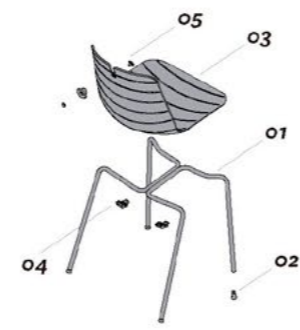

MINDY kit 222/A

4 legs plastic chair / Kunststoffstuhl, 4 FüÙe

- **01. 1x TLF143****
  4 legs frame, without glides. Gestell mit 4 FüÙen, ohne Gleiter.
- **02. 4x PDY003ANR**
  Black self-levelling glide. Schwarzer, selbstjustierender Gleiter.
- **03. 1x MSP055A****
  Shell. Schale.
- **04. 2x ACY287****
  Rear hook for shell fixing on frame. Mit Clip zur Befestigung der Schale am Gestell.
- **05. 1x CFP010A****
  Button kit. Knopf-Set.

Options / Optionen

4x VTM0513BPCNR
HILO screw tip Ø 10,5 truss head 5x13mm, black. Schraube HILO, Kopf Ø 10,5mm TB + DS 5x13mm, schwarz.

1x ACP301**B
Outer seat cover for 4 legs frame. Abdeckung Schalenunterseite für Gestell mit 4 FüÙen.

4x PDT003
Black felt for self-levelling glide. Schwarzer Filz für die selbstjustierenden Gleiter.

1x COLO11A06
Wooden seat panel to be upholstered. Holz-Sitzpolsterplatte Schraube TBE1M5x14mm, verzinkt.

6x VTM0514BPBFZ
Screw hex recess truss head M5x14mm, zinc-plated. Schraube TBE1M5x14mm, verzinkt.

Colours / Farben

EV SANDY	ET HORIZON
EU MILKY	EW SUNSPASH
EQ PEPPERMINT	EN VIOLET
E4 ROAD	EM SNOWBALL

Carter colours / Farben Abdeckung

GH SILVER	E4 ROAD
EM SNOWBALL	

Button colours / Knopffarben

E4 ROAD	WN CLOUD
GJ BLAST BLUE	

Frame colours / Gestellfarben

FC CHROMED	E4 ROAD
BC WHITE	

- **01. 1x TLF144****
  Skid frame. Freischwinger Gestell.
- **02. 4x PDA001ANE**
  Neutral anti-rotation glide for skid frame. Gleiter ohne Filz für Freischwinger.
- **03. 1x MSP055A****
  Shell. Schale.
- **04. 2x ACY287****
  Rear hook for shell fixing on frame. Mit Clip zur Befestigung der Schale am Gestell.
- **05. 4x ACP286E4**
  Spacer for skid frame. Distanzstück für Freischwinger.
- **06. 1x CFP010A****
  Button kit. Knopf-Set.

Options / Optionen

4x VTM0513BPCNR
HILO screw tip Ø 10,5 truss head 5x13mm, black. Schraube HILO, Kopf Ø 10,5mm TB + DS 5x13mm, schwarz.