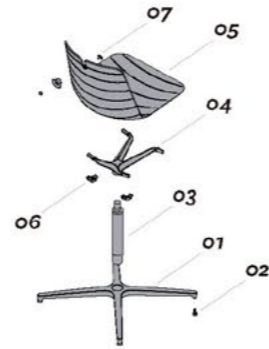

MINDY KIT 222/F

Shell on pyramidal aluminium base w/glides, low seat support, 360° swivel. Schale auf pyramidenförmigem Fußgestell aus Aluminium mit Gleitern, flacher Sitzträger um 360° drehbar.