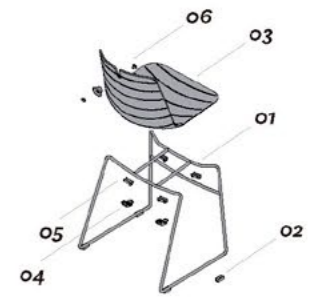

MINDY kit 222/A

4 legs plastic chair / Kunststoffstuhl, 4 FüÙe

- **01. 1x TLF143****
  4 legs frame, without glides. Gestell mit 4 FüÙen, ohne Gleiter.
- **02. 4x PDY003ANR**
  Black self-levelling glide. Schwarzer, selbstjustierender Gleiter.
- **03. 1x MSP055A****
  Shell. Schale.
- **04. 2x ACY287****
  Rear hook for shell fixing on frame. Mit Clip zur Befestigung der Schale am Gestell.
- **05. 1x CFP010A****
  Button kit. Knopf-Set.

Options / Optionen

4x VTM0513BPCNR
HILO screw tip Ø 10,5 truss head 5x13mm, black. Schraube HILO, Kopf Ø 10,5mm TB + DS 5x13mm, schwarz.

1x ACP301**B
Outer seat cover for 4 legs frame. Abdeckung Schalenunterseite für Gestell mit 4 FüÙen.

4x PDT003
Black felt for self-levelling glide. Schwarzer Filz für die selbstjustierenden Gleiter.

1x COLO11A06
Wooden seat panel to be upholstered. Holz-Sitzpolsterplatte Schraube TBE1M5x14mm, verzinkt.

6x VTM0514BPBFZ
Screw hex recess truss head M5x14mm, zinc-plated. Schraube TBE1M5x14mm, verzinkt.

Colours / Farben

EV SANDY	ET HORIZON
EU MILKY	EW SUNSPASH
EQ PEPPERMINT	EN VIOLET
E4 ROAD	EM SNOWBALL

Carter colours / Farben Abdeckung

GH SILVER	E4 ROAD
EM SNOWBALL	

Button colours / Knopffarben

E4 ROAD	WN CLOUD
GJ BLAST BLUE	

Frame colours / Gestellfarben

FC CHROMED	E4 ROAD
BC WHITE	

- **01. 1x TLF144****
  Skid frame. Freischwinger Gestell.
- **02. 4x PDA001ANE**
  Neutral anti-rotation glide for skid frame. Gleiter ohne Filz für Freischwinger.
- **03. 1x MSP055A****
  Shell. Schale.
- **04. 2x ACY287****
  Rear hook for shell fixing on frame. Mit Clip zur Befestigung der Schale am Gestell.
- **05. 4x ACP286E4**
  Spacer for skid frame. Distanzstück für Freischwinger.
- **06. 1x CFP010A****
  Button kit. Knopf-Set.

Options / Optionen

4x VTM0513BPCNR
HILO screw tip Ø 10,5 truss head 5x13mm, black. Schraube HILO, Kopf Ø 10,5mm TB + DS 5x13mm, schwarz.